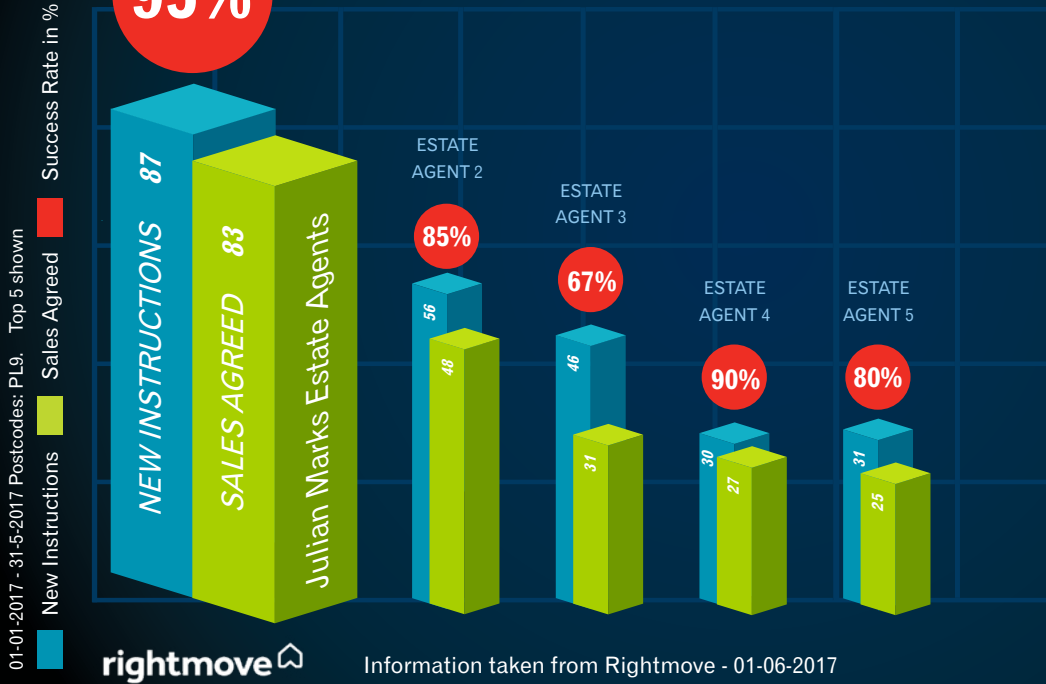

A photograph of a tennis court with a green grass surface and a black net. A bright yellow tennis ball is on the grass in the bottom right corner. A bright yellow light beam originates from the ball and extends towards the net. In the top left corner, there is a dark blue rectangular box containing the text 'Julian Marks' and 'ESTATE AGENTS' below it.

Julian Marks
ESTATE AGENTS

ANOTHER ACE SERVED BY JULIAN MARKS

Our first class service is a winner!

THE BEST RESULTS AGAIN SO FAR THIS YEAR

95%

PEOPLE, PASSION
AND SERVICE

Please call 01752 401128
to arrange a valuation